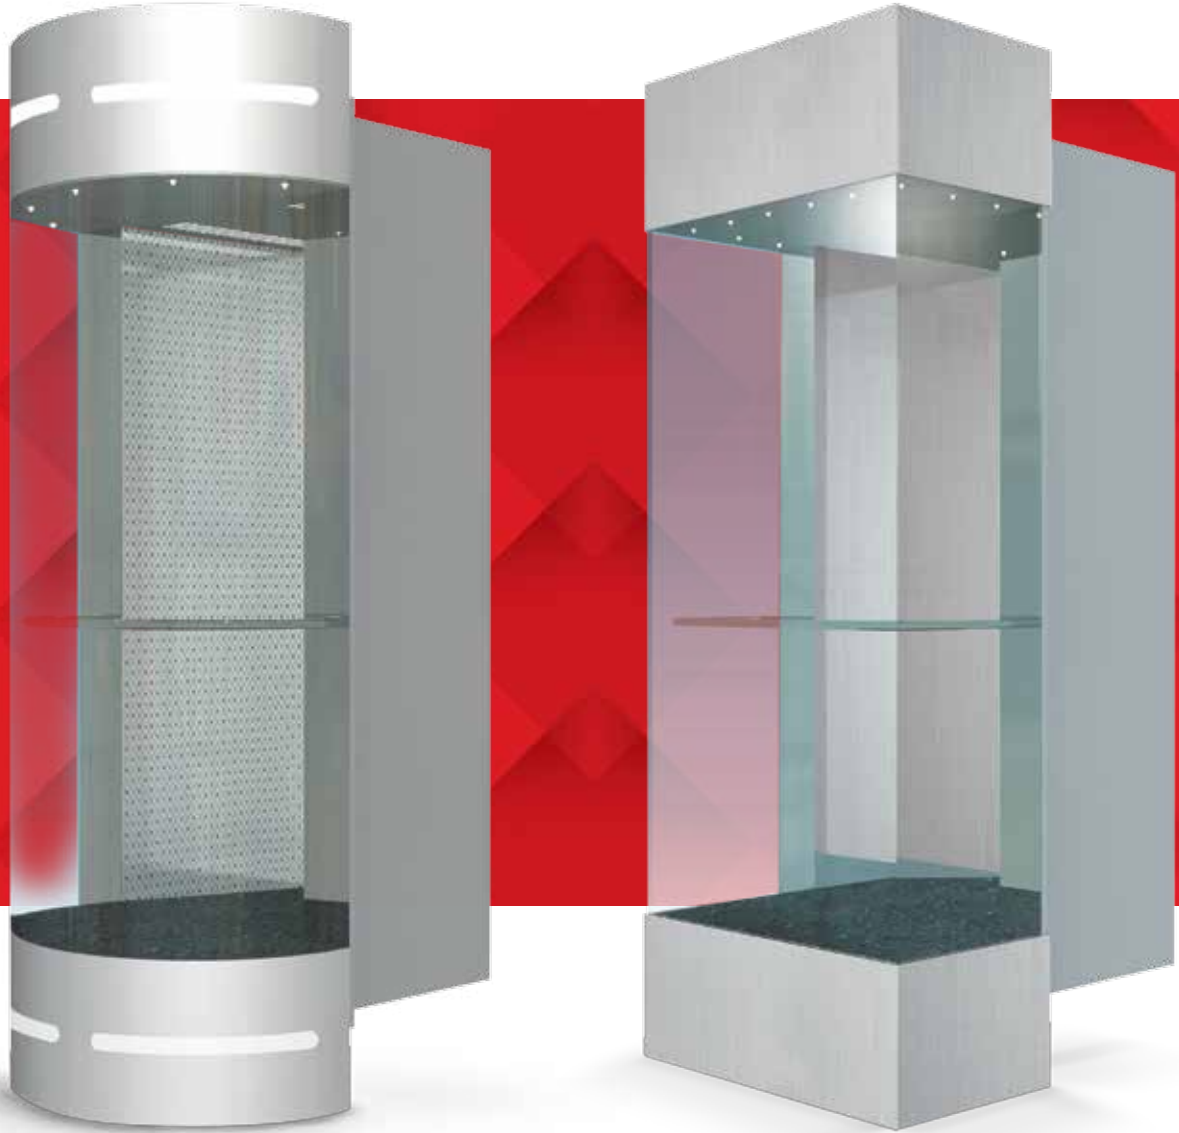

PANORAMİK / PANORAMIC

Yan Duvarlar Paslanmaz

Arka Duvar Şeffaf Lamine Cam

Aksesuar Paslanmaz

Tavan Lazer

Taban Doğal Granit

Side Walls Stainless Steel

Rear Wall Transparent Lamine Glass

Accessories Stainless Steel

Ceiling Laser

Floor Natural Granite