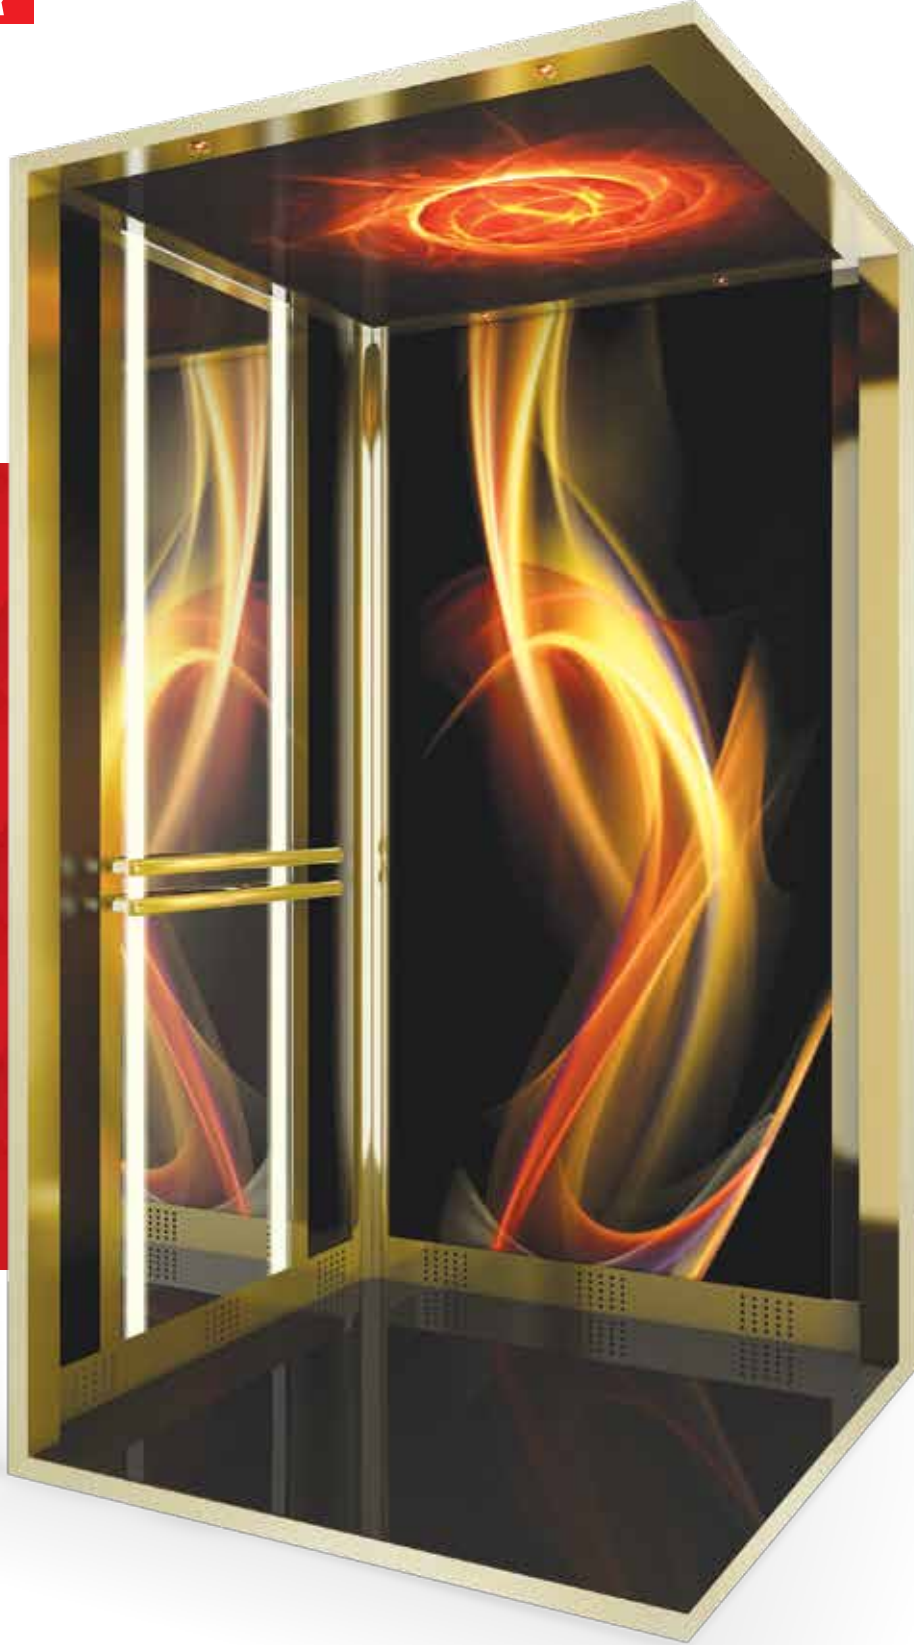

BOZATLI
ASANSÖR

BZT 7045

BZT
7045

Yan Duvarlar	Desenli Cam
Arka Duvar	Tam Boy Ayna
Aksesuar	Süper Ayna Paslanmaz
Tavan	Desenli Temperli Cam
Taban	Doğal Granit

Side Walls	Designed Glass
Rear Wall	Full Size Mirror
Accessories	Super Mirror St. Steel
Ceiling	Designed Tempered Glass
Floor	Natural Granite