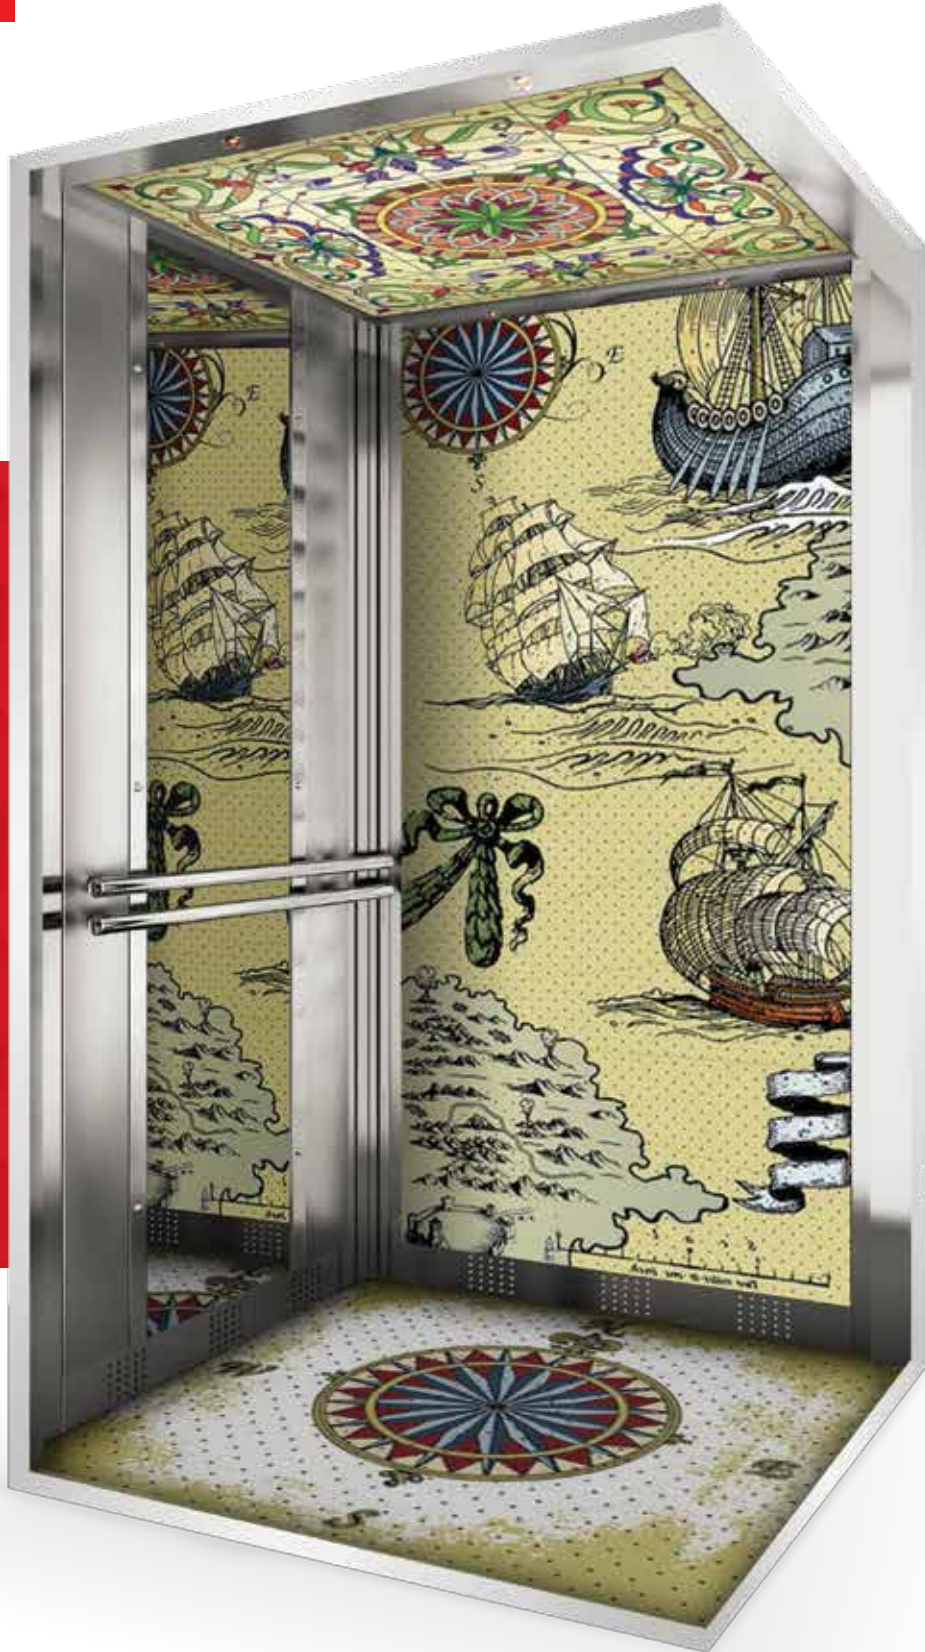

BZT
7065

Yan Duvarlar	Desenli Cam
Arka Duvar	Tam Boy Ayna - Satine Paslanmaz
Aksesuar	Süper Ayna Paslanmaz
Tavan	Desenli Temperli Cam
Taban	Desenli Temperli Cam

Side Walls	Designed Glass
Rear Wall	Full Size Mirror - Hairline St. Steel
Accessories	Super Mirror St. Steel
Ceiling	Designed Tempered Glass
Floor	Designed Tempered Glass